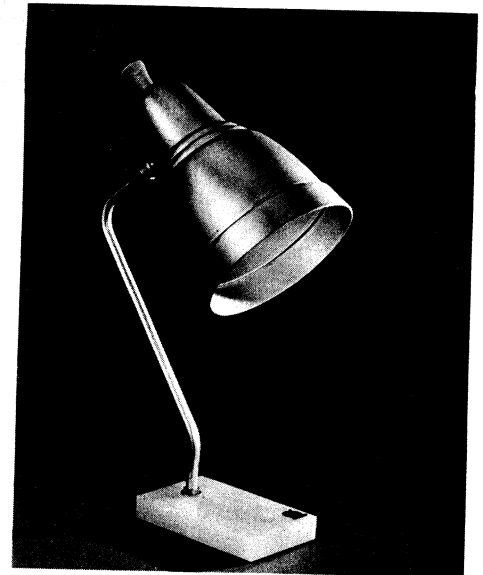

11 - THERMOMETER — SHIPS WHEEL

19 - THERMOMETER

8 - LAMP — AUTO LOCOMOTIVE STAGECOACH EAGLE

86 - CALENDAR — AUTOMATIC TILT

9 - DESK LAMP — GOLD COLORED

STYLED TO BLEND READILY WITH ANY SETTING

17 - CALENDAR — OCTAGONAL — PERPETUAL ROLL